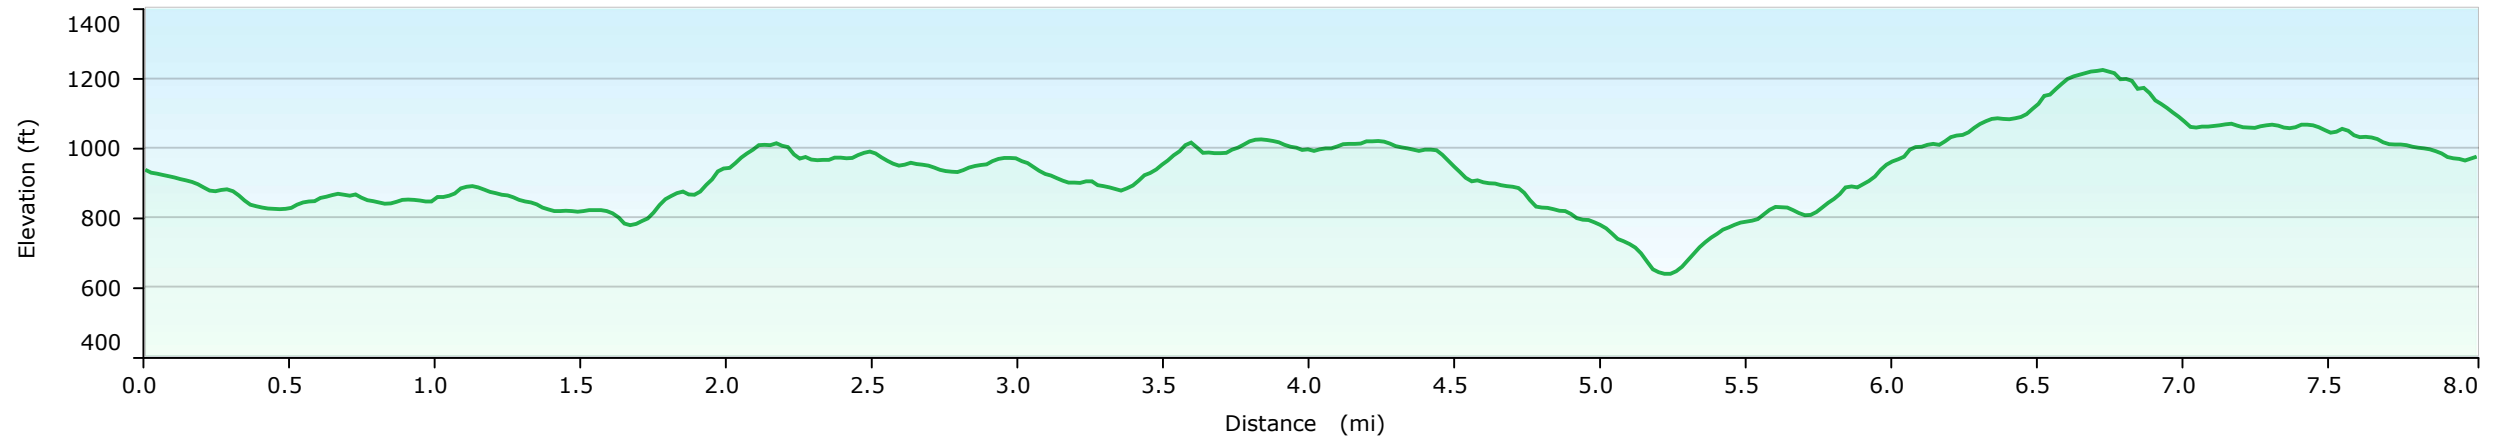

TOPO U.S. 2008  
 © Garmin Ltd. or its Subsidiaries 1995-2007

HV 2017

GARMIN

**Graph**

**Statistics**

Summary

Points: 191 Via Points: 191 Distance: 8.0 mi Course: 221.3° true

Elevation

Min: 637 ft Max: 1221 ft Avg: 955 ft

---

■ 1. Hidden Valley Trail 1

2. Hidden Valley Trail 1-190  
8.02 mi

8.0 mi

---