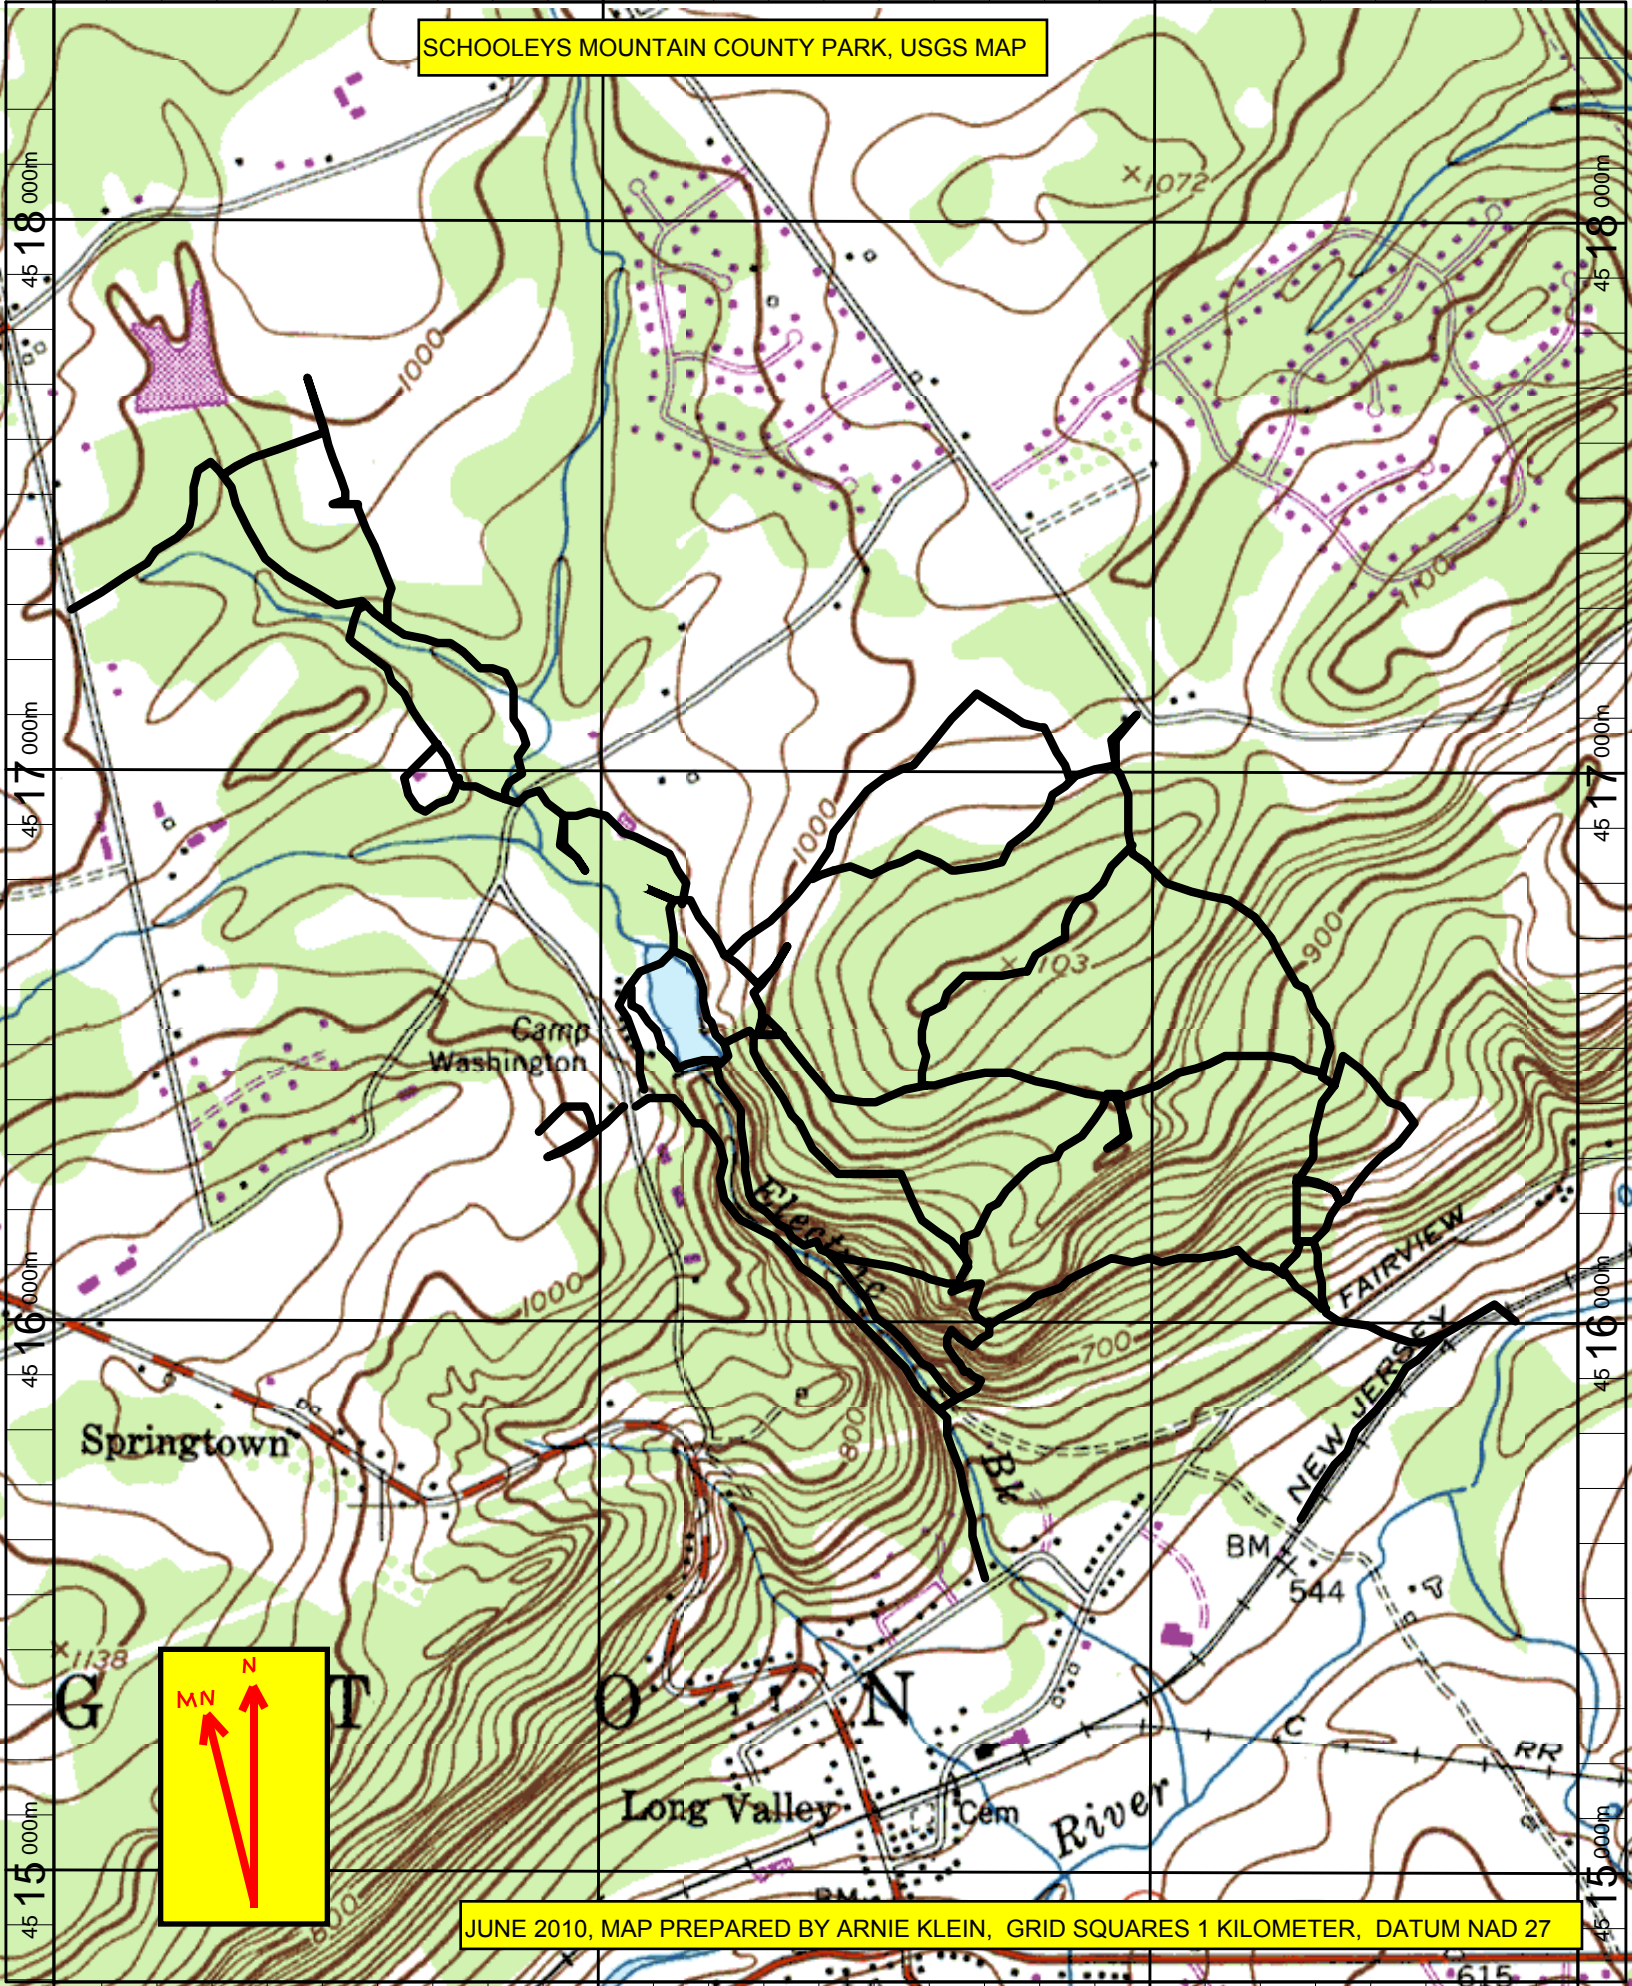

18 5 18 000m

18 5 19 000m

SCHOOLEYS MOUNTAIN COUNTY PARK, USGS MAP

JUNE 2010, MAP PREPARED BY ARNIE KLEIN, GRID SQUARES 1 KILOMETER, DATUM NAD 27

18 5 18 000m

18 5 19 000m